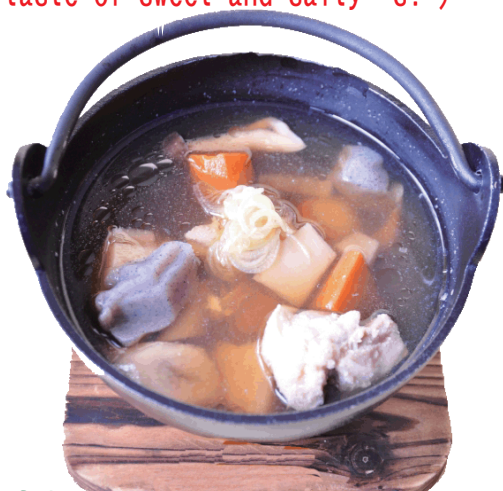

※ **No takeaway meals and takeaway leftovers**

Salmon salmon roe bowl

Salmon IKURA-DON ¥2,300

(Set meal with Japanese pickles, side dish, miso soup)

(A gorgeous Bowl!)

Put rice on the Nori and sushi hand rolls can also be.)

(Is the local cuisine became popular in the AMA's drama. Contains walnuts and brown sugar, in a small bun. Strange taste of sweet and salty's?)

MAMEBU-JIRU (single) ¥480

(A standard Bowl)

RYOSHI NAGEKOMI DON ¥1,250

- Roasted salmon flakes rice
- Hamburger steak
- Salmon roe
- Neapolitan
- Fried scallop
- French fries
- Orange juice
- Milk gelato

Kids lunch meal ¥600

(Seafood Tempura on rice)

(with small gifts:a good luck strap and a written oracle)
(Set meal with Japanese pickles, side dish, miso soup)